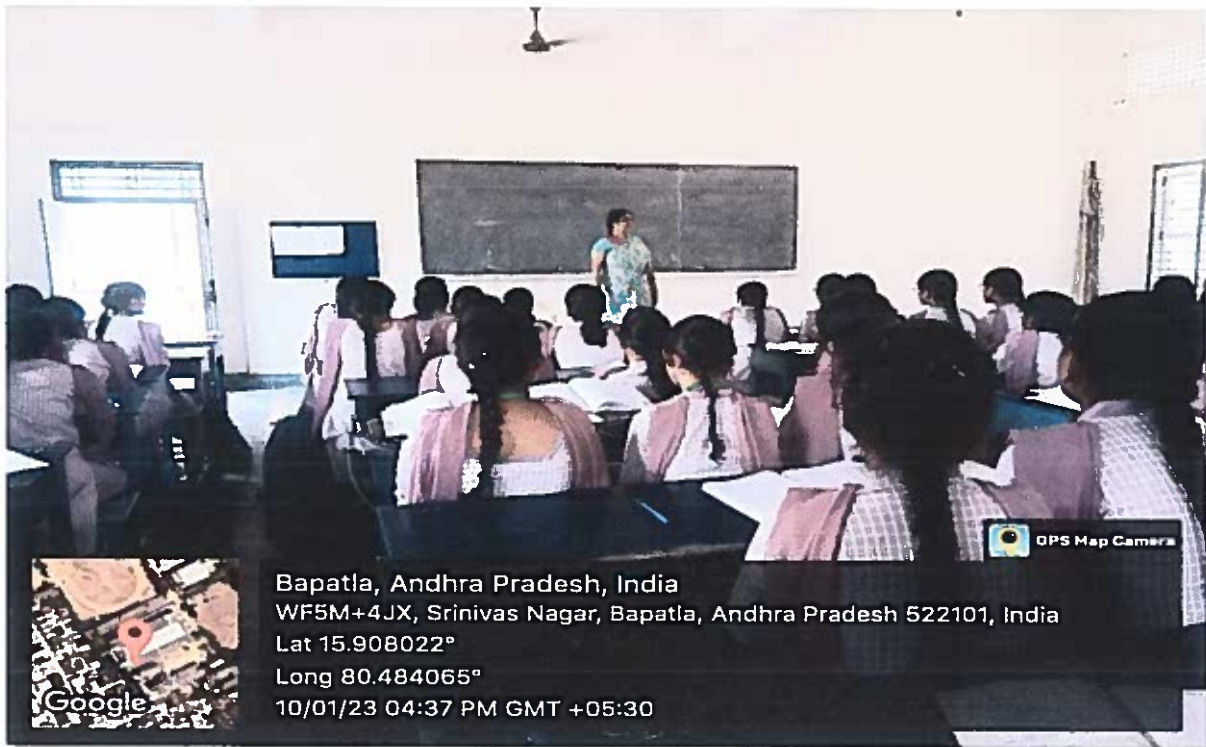

Programme Co-ordinator