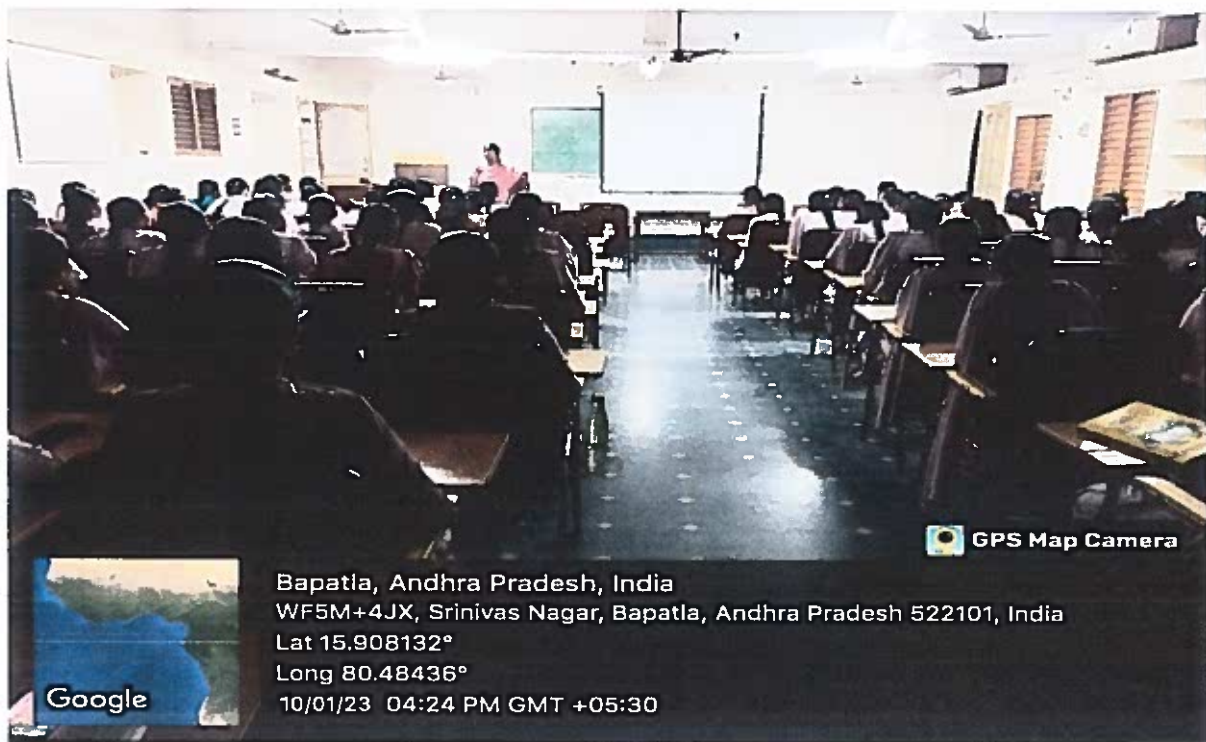

Programme Co-ordinator