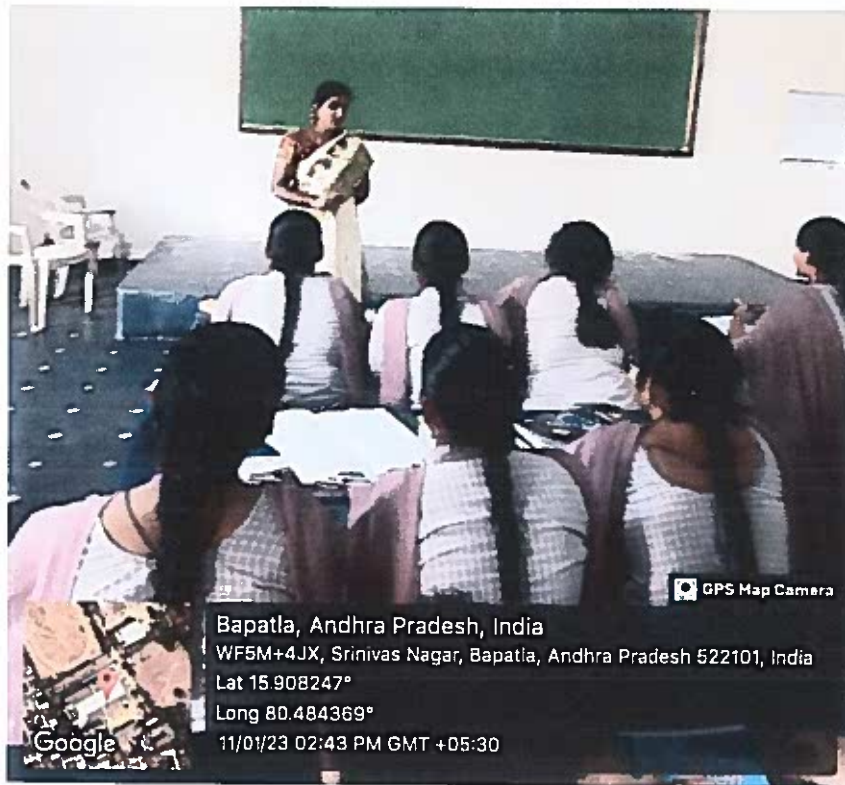

G. Ganga
Programme Coordinator

Santhi
Principal

PRINCIPAL
BAPATLA WOMEN'S ENGINEERING COLLEGE
BAPATLA