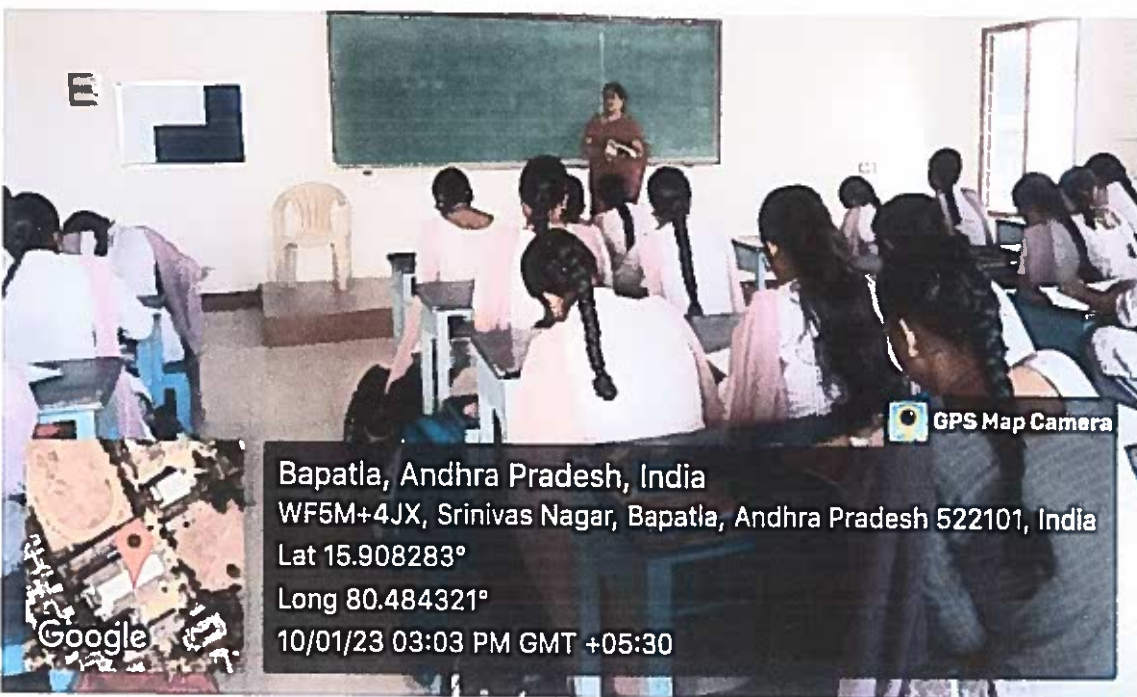

Bapatla, Andhra Pradesh, India
WF5M+4JX, Srinivas Nagar, Bapatla, Andhra Pradesh 522101, India
Lat 15.908283°
Long 80.484321°
10/01/23 03:03 PM GMT +05:30

G. Anurag
Programme Co-ordinator