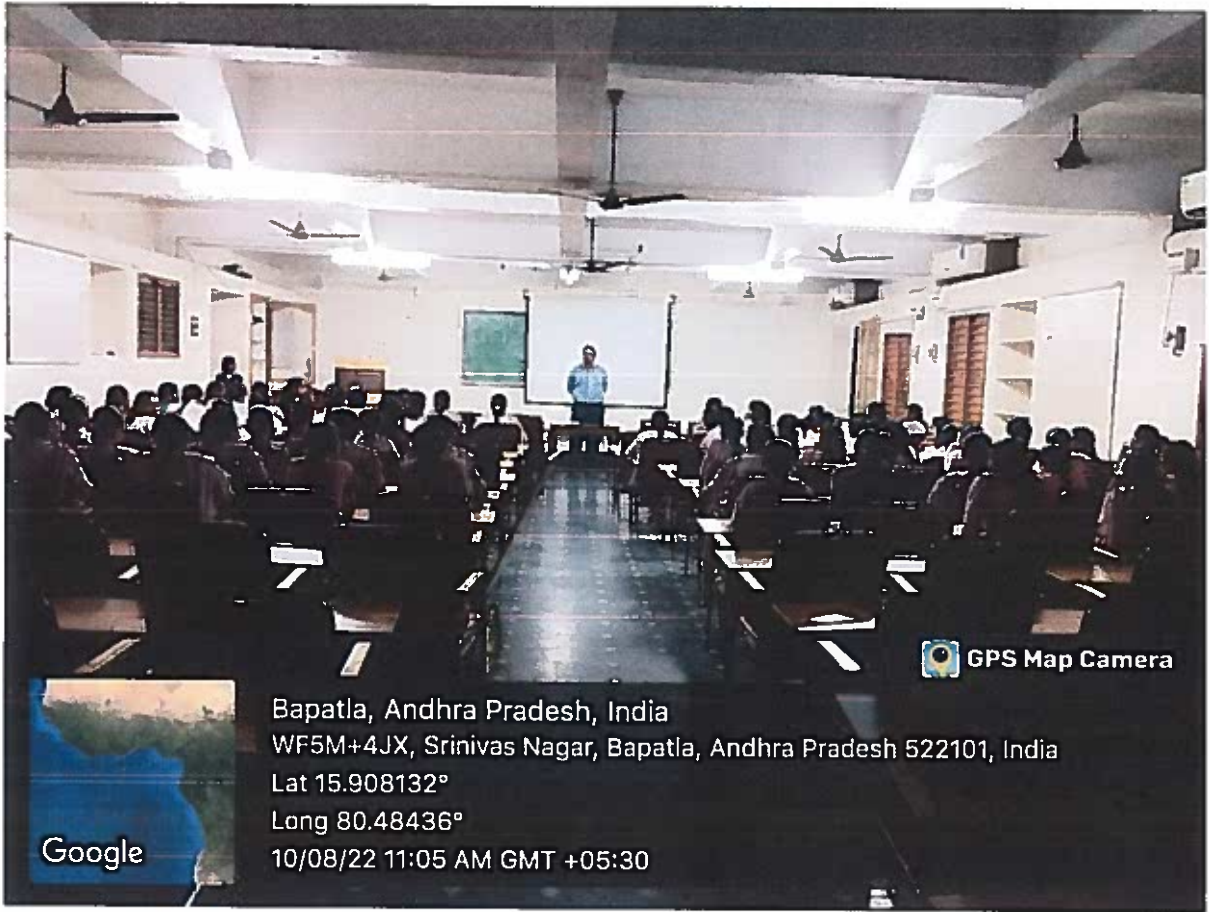

Bapatla, Andhra Pradesh, India
WF5M+4JX, Srinivas Nagar, Bapatla, Andhra Pradesh 522101, India
Lat 15.908132°
Long 80.48436°
10/08/22 11:05 AM GMT +05:30

M. Ch
Programme Coordinator

[Handwritten Signature]
Principal

**PRINCIPAL
BAPATLA WOMEN'S ENGINEERING COLLEGE
BAPATLA**